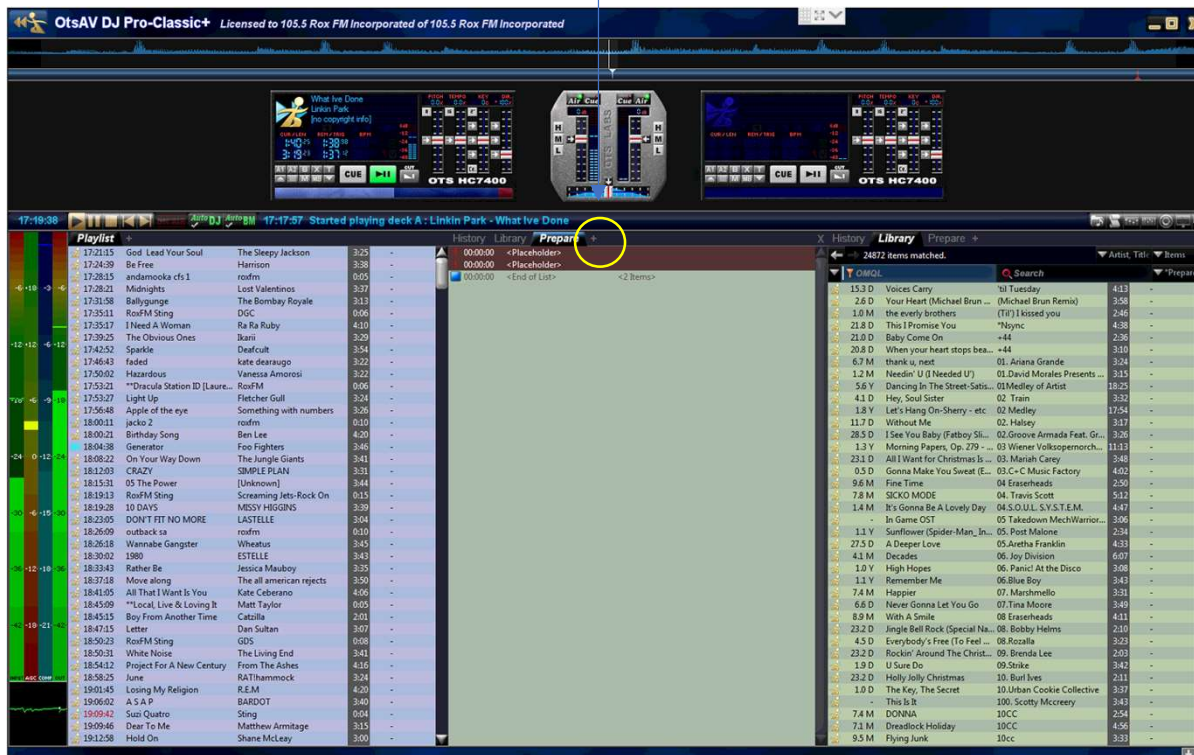

OtsAV DJ Screen overview

+ Add tabs (max 4)

Main program menu

Playing deck

Current time

Playlist includes

- Time song starts
- Song title
- Artist
- Duration

Easy scan
Generate playlist

Category search
File search

Tabbed list area
Playlist / Prepare / Library